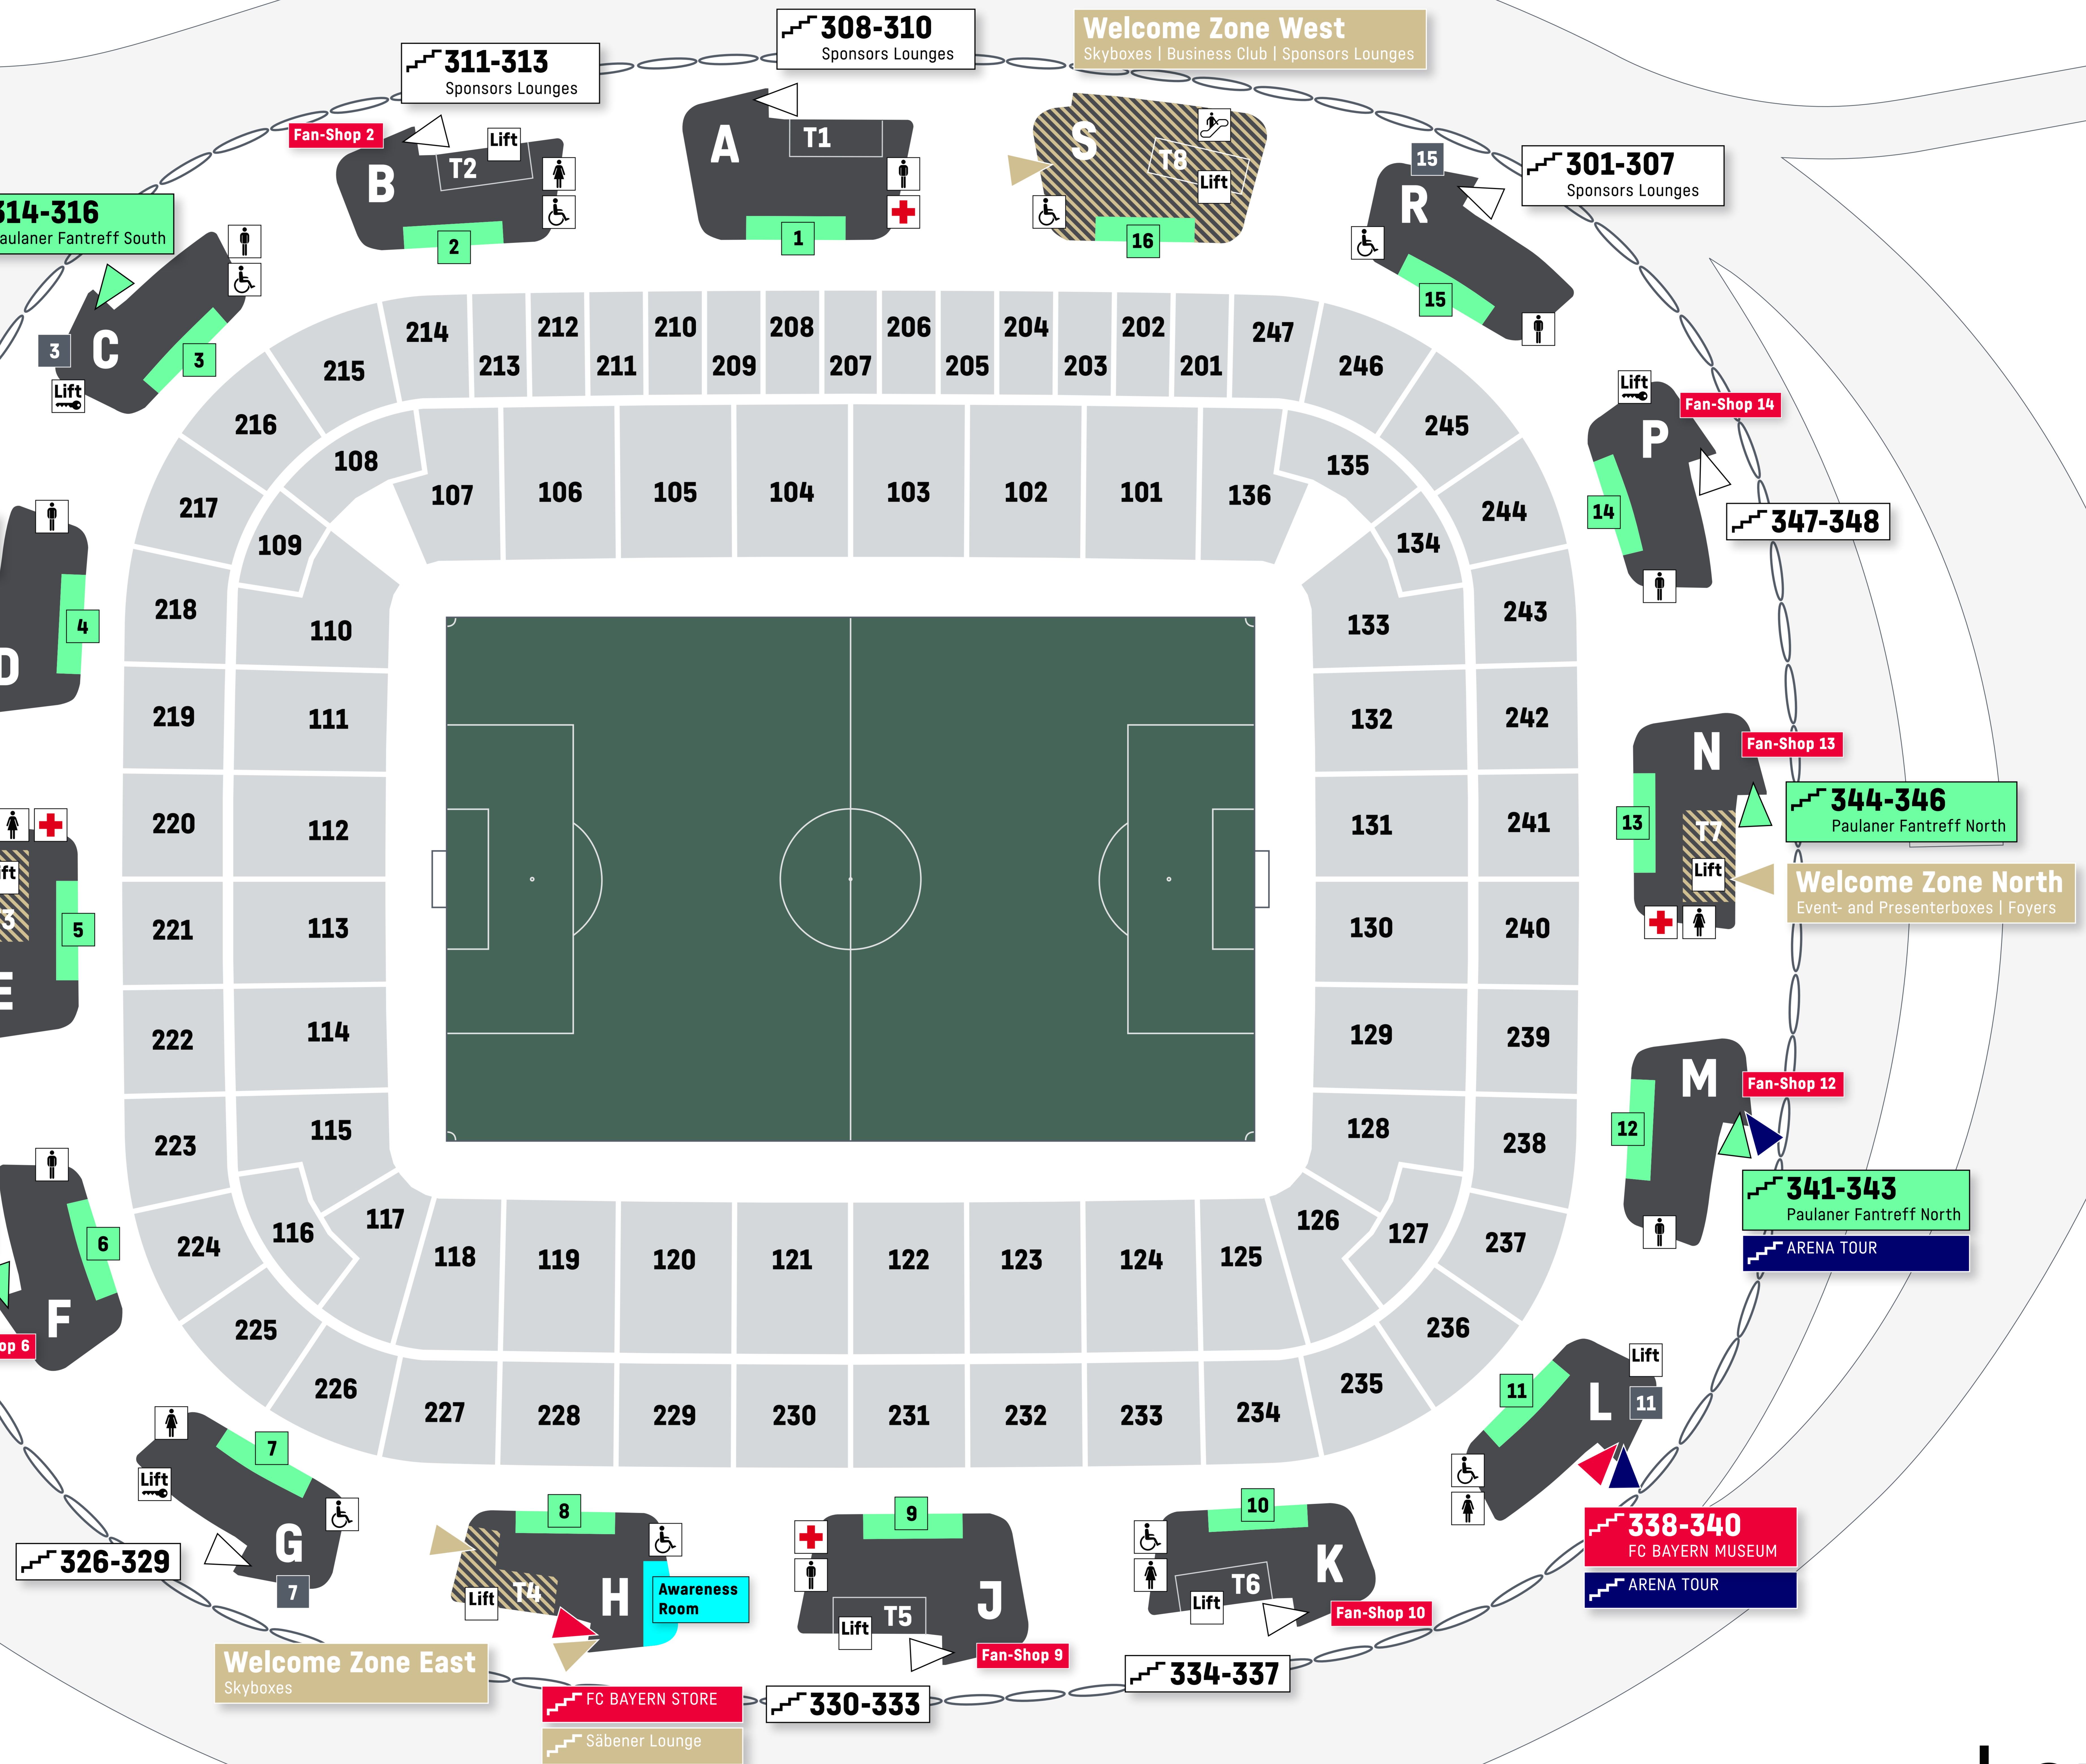

Servicegate

P₁ P₂ P₃ P_{South} TAXI

U Fröttmaning U-Bahn station (U6 line)

P_{Guests} P_{Guests}

Entrance/exit guests fans

South entrance

Welcome Center entrance

Hospitality South entrance

Hospitality entrance north

North entrance

P_{North} P_{Bike}

TAXI

You are here

- Toilets
- Disabled toilets
- First Aid
- Lift
- Lift with access authorisation
- Escalator

- Catering | Kiosks
- Fan-Shops
- Awareness Room
- Welcome Zones
Säbener Lounge

Level 2