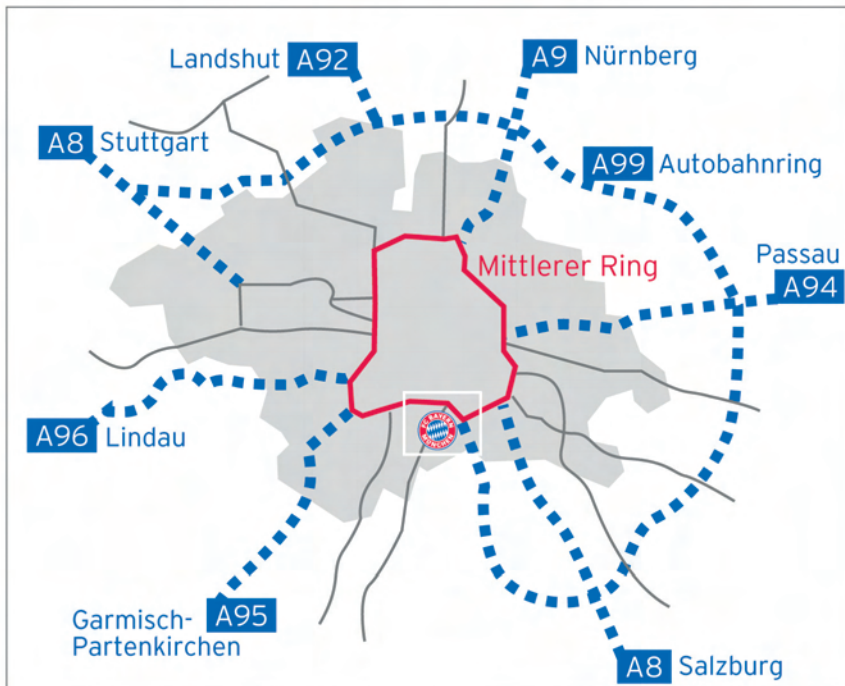

This is how you get to the office and ServiceCenter of FC Bayern München at "Säbener Street"

address:

FC Bayern München
Säbener Straße 51-57
81547 München
Tel: 089/ 699 31 -0
Fax: 089/ 64 41 65

With the car taking Mittlerer Ring coming from North and West going in direction Autobahn Salzburg via Bruder-mühl-Candidstraße, exit Stadion/Zoo at the Grünwalder arena. Turn right at the Grünwalder Straße and follow it until you reach Grödner Straße. Turn left at Grödner Straße and then right at Säbener Straße.

With the car taking Mittlerer Ring coming from South and East via Innsbrucker Ring and Chiemgau Straße, exit Giesing. Turn left at the Grünwalder Straße and follow it until you reach Grödner Straße. Turn left at Grödner Straße and then right at Säbener Straße.

With public transportation:

Take the underground railroad number 1 (via Hauptbahnhof and Sendlinger Tor) to "Wettersteinplatz". From there it will take about 5 minutes by foot.
Or take underground railroad number 2 (via Hauptbahnhof and Sendlinger Tor) to "Silberhornstraße". Then transfer to tramway number 15 or 25 towards Grünwald exiting "Kurzstraße". By foot via Grödner Straße to Säbener Straße 51-57.