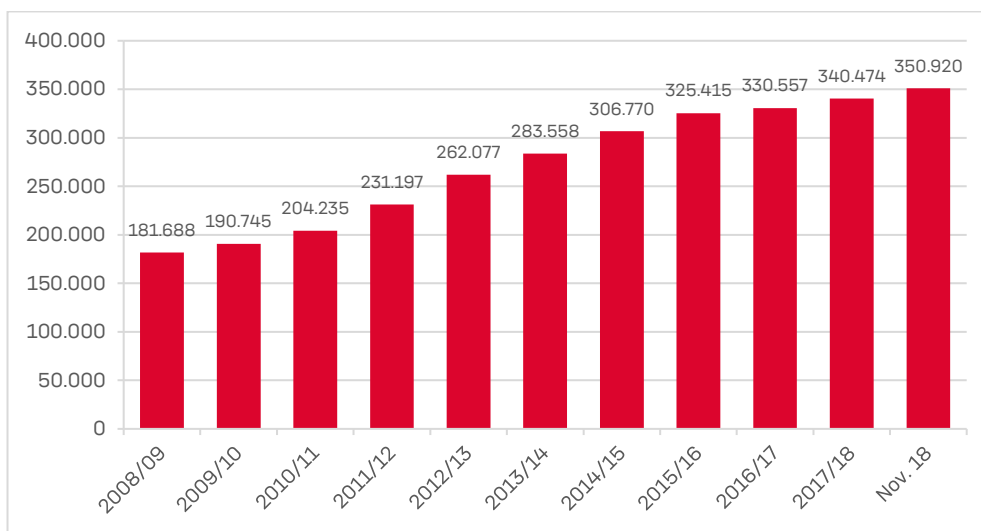

Growth of FC Bayern München eV membership

...over the course of the last ten years (2008/2009 until present)

Members

Growth of FC Bayern München fan clubs and fan club members

...over the course of the last ten years (2008/2009 until present)

Fan clubs

Fan club members

Growth of FC Bayern München KidsClub

...over the course of the last six years since it's foundation in 2011

KidsClub