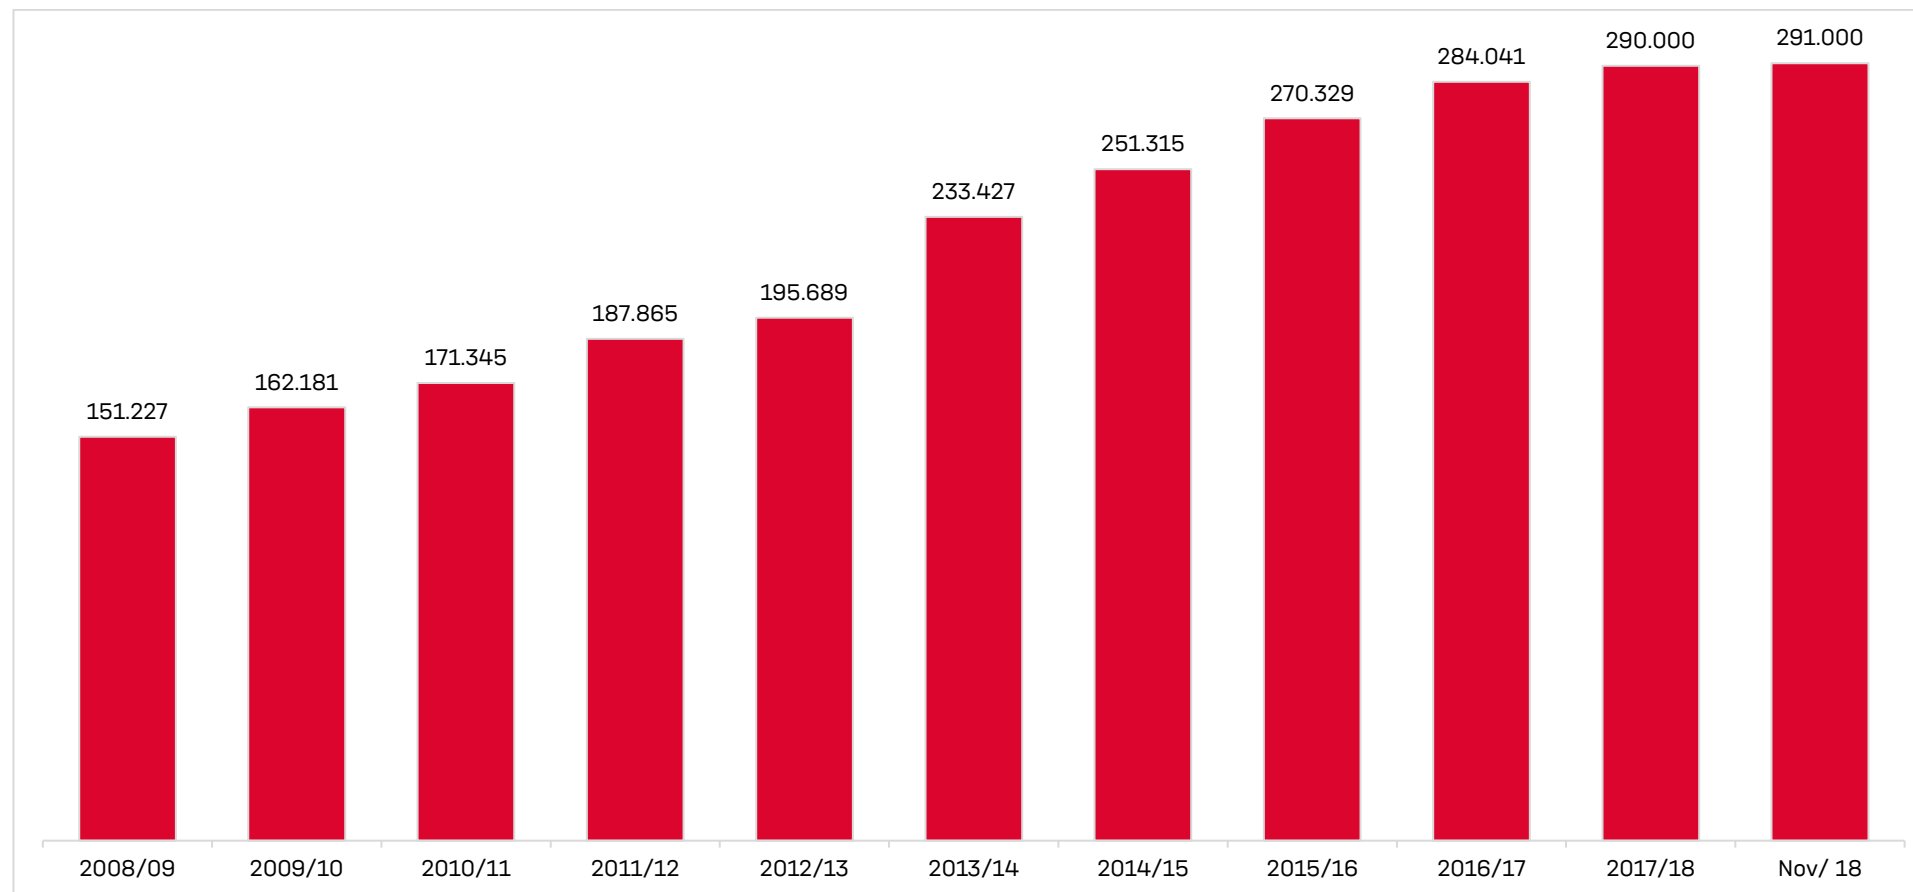

Growth of FC Bayern München eV membership

...over the course of the last ten years (2008/2009 until present)

Members

Growth of FC Bayern München fan clubs and fan club members

...over the course of the last ten years (2008/2009 until present)

Fan clubs

Fan club members

Growth of FC Bayern München KidsClub

...over the course of the last six years since it's foundation in 2011

KidsClub