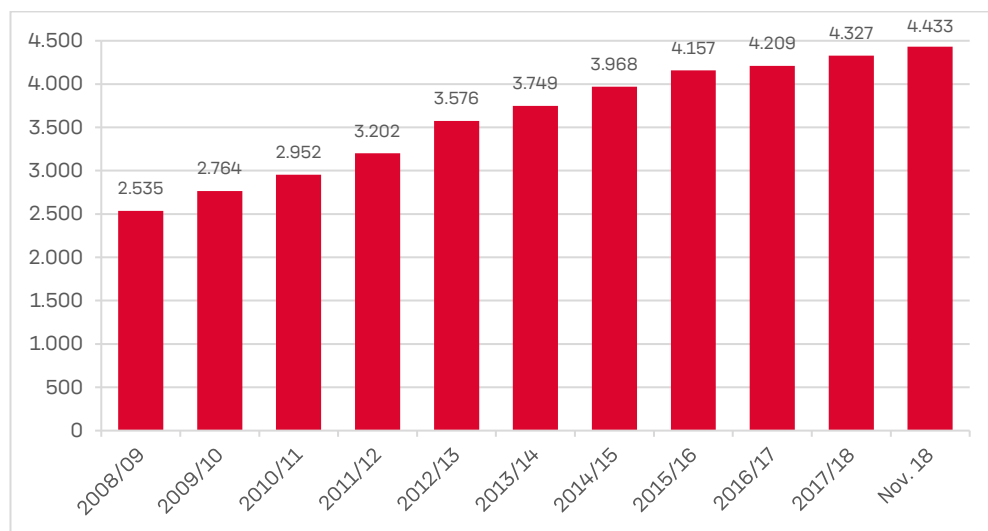

Growth of FC Bayern München eV membership

...over the course of the last ten years (2008/2009 until present)

Members

Growth of FC Bayern München fan clubs and fan club members

...over the course of the last ten years (2008/2009 until present)

Fan clubs

Fan club members

Growth of FC Bayern München KidsClub

...over the course of the last six years since it's foundation in 2011

KidsClub